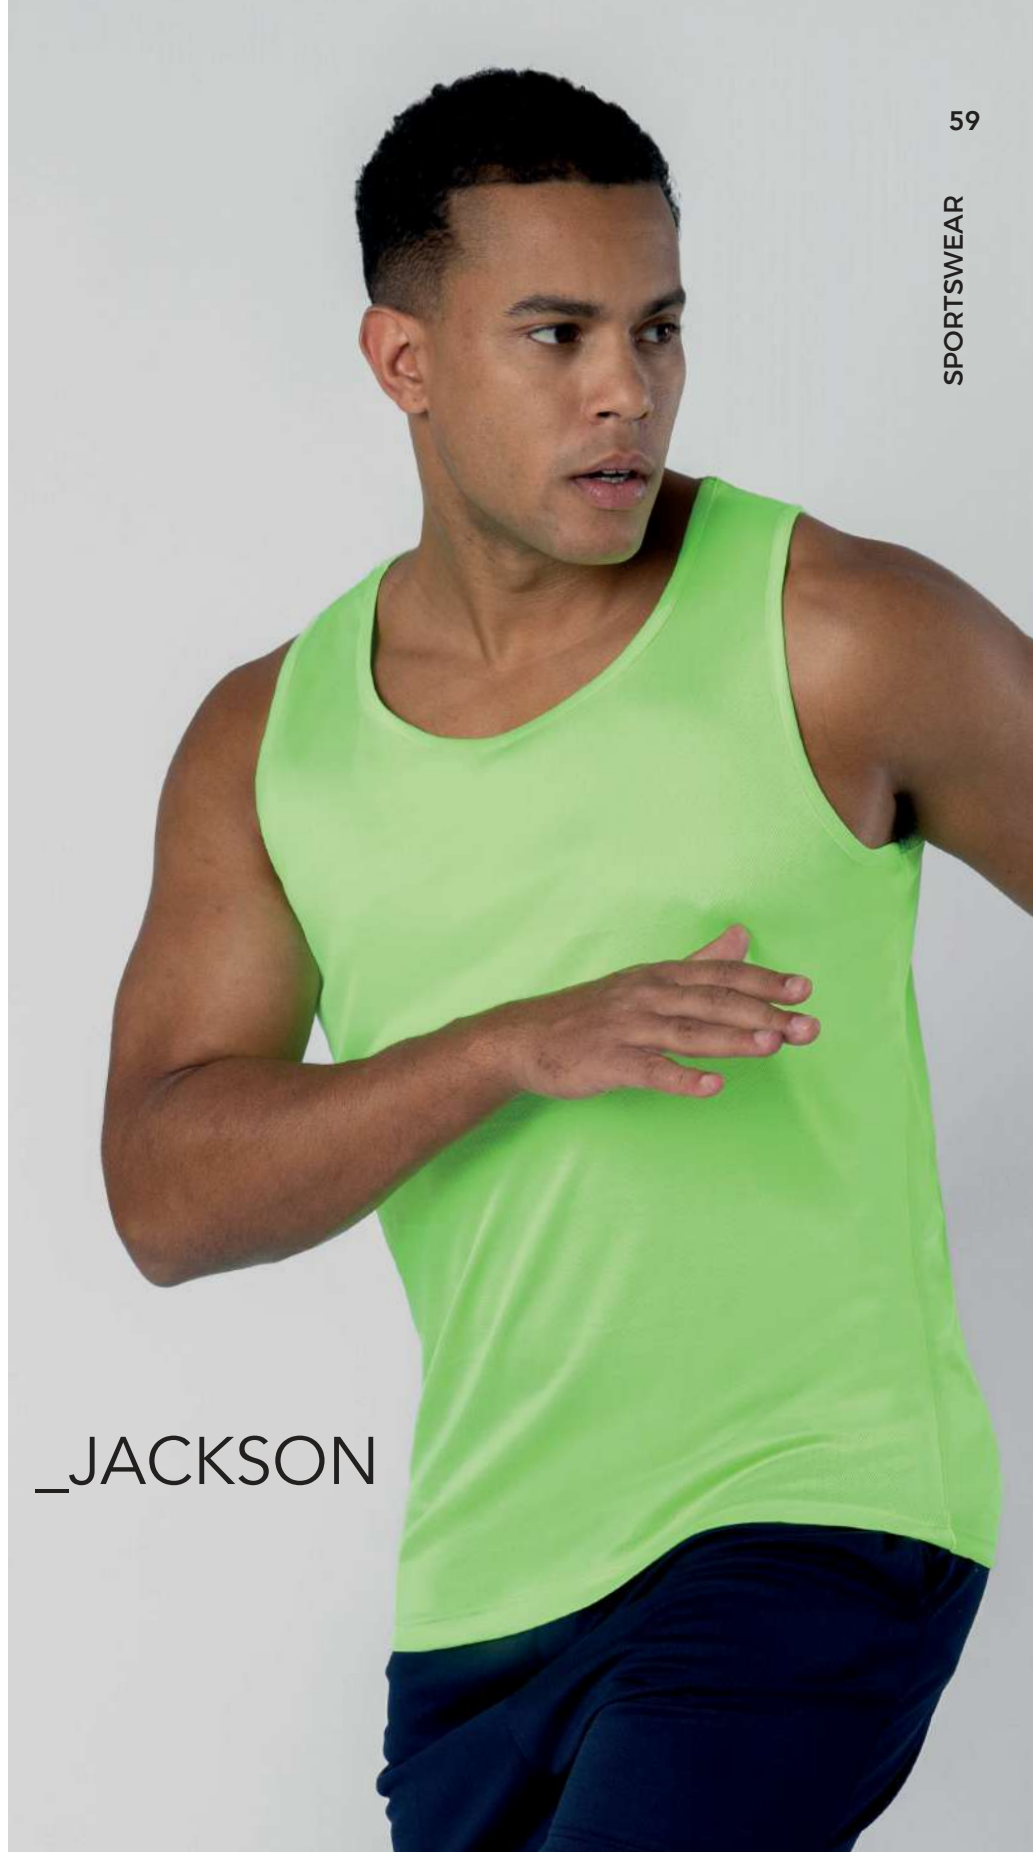

Jackson 21834 135 GSM

Camiseta Adulto. 100% Poliéster 135 g/ m2. Transpirable.

T-Shirt Adulto. 100% Poliéster 135 g/ m2. Respirável.

Adult T-Shirt. 100% Polyester 135 g/ m2. Breathable.

S, M, L, XL, XXL 80 / 10 Print Code: F(6), N(6), O, P, R